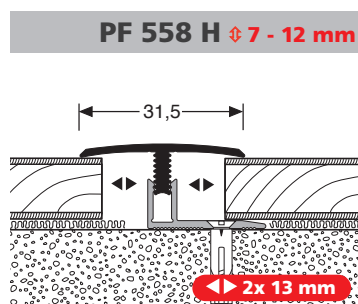

VE	10x 3,00 m	10x 2,70 m	10x 2,00 m	10x 1,00 m	10x 0,90 m
H22 Alu Buche hell**		64202722			64200922
H30 Alu Eiche hell	64203030	64202730	64202030	64201030	64200930
H33 Alu Eiche weiß gek.	64203033	64202733	64202033	64201033	64200933
H61 Alu Eiche grau		64202761			64200961
H62 Alu Eiche beige grau		64202762			64200962
H64 Alu Eiche creme		64202764			64200964
H65 Alu Eiche hellgrau		64202765			64200965
H81 Alu Nussbaum		64202781			64200981
VE 10	71,90 €/St	64,80 €/St	48,45 €/St	25,15 €/St	22,75 €/St
< VE	82,69 €/St	74,52 €/St	55,72 €/St	28,92 €/St	26,16 €/St