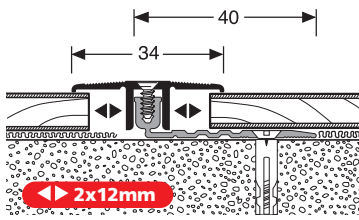

Twin-Profi

PF 488 $\updownarrow$ 7 - 15 mm

VE	10x 3,00 m	10x 2,70 m	10x 1,00 m	10x 0,90 m
F4 Alu silber	19503004	19502704	19501004	19500904
F9 Alu sand	19503009**	19502709	19501009	19500909
VE 10	75,20 €/St	67,70 €/St	26,40 €/St	24,00 €/St
< VE	86,48 €/St	77,86 €/St	30,36 €/St	27,60 €/St
F5 Alu gold	19503005**	19502705	19501005	19500905
F6 Alu bronze	19503006**	19502706	19501006	19500906
F2 Alu edelstahloptik	19503002	19502702	19501002	19500902
VE 10	78,55 €/St	70,75 €/St	27,50 €/St	24,80 €/St
< VE	90,33 €/St	81,36 €/St	31,63 €/St	28,52 €/St
F17 Alu schwarz	19503017	19502717	19501017	
VE 10	80,55 €/St	72,60 €/St	28,15 €/St	
< VE	92,63 €/St	83,49 €/St	32,37 €/St