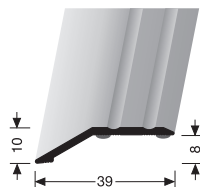

PF 244 SK

selbstklebend
self-adhesive
auto-adhésif

SBS-O

VE	10x 3,00 m	10x 2,70 m	15x 1,00 m	15x 0,90 m
F4 Alu silber	13443004	13442704	13441004	13440904
F9 Alu sand	13443009	13442709	13441009	13440909
VE 10/15	31,40 €/St	28,20 €/St	10,75 €/St	10,30 €/St
< VE	36,11 €/St	32,43 €/St	12,36 €/St	11,85 €/St
F5 Alu gold	13443005	13442705		13440905
F6 Alu bronze	13443006	13442706		13440906
F2 Alu edelstahloptik	13443002	13442702	13441002	13440902
VE 10/15	33,55 €/St	30,25 €/St	11,50 €/St	10,40 €/St
< VE	38,58 €/St	34,79 €/St	13,23 €/St	11,96 €/St
F15 Alu pulv. weiß		13442715		13440915
F16 Alu pulv. schwarz	13443016	13442716		13440916
VE 10/15	36,90 €/St	33,20 €/St		11,70 €/St
< VE	42,44 €/St	38,18 €/St		13,46 €/St

** Auslaufartikel! Discontinued product! Article discontinued!