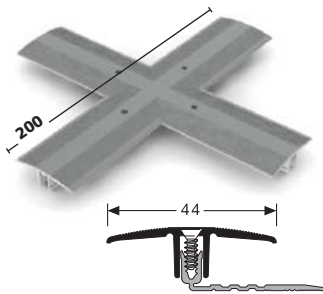

PF 388 Maxx FK $\diamond$ 7-18 mm

360° Fugenkreuz
360° Crossing joint 360° Croix

VE	1x 20 x 20 cm			
F4 Alu silber	19630204			
VE 1	91,25 €/St			
F2 Alu edelstahloptik	19630202			
VE 1	91,75 €/St