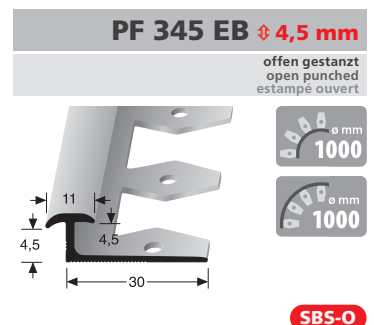

VE	10x 3,00 m			
F4 Alu silber	18453004			
VE 10	34,80 €/St			
< VE	40,02 €/St