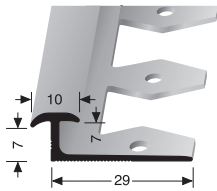

Einfach biegbare Einfassprofile

Easy bending edge trims Seuils cintrables

PF 297 EB $\downarrow$ 7 mm

offen gestanzt
open punched
estampé ouvert

SBS-O

VE	10x 2,70 m		
F4 Alu silber	18972704		
VE 10	37,95 €/St		
< VE	43,64 €/St