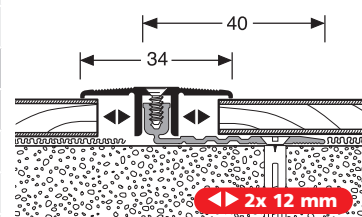

VE	10x 3,00 m	10x 2,70 m	10x 1,00 m	10x 0,90 m
F4 Alu silber	19003004	19002704	19001004	19000904
F9 Alu sand	19003009	19002709	19001009	19000909
VE 10	80,40 €/St	72,35 €/St	28,15 €/St	25,40 €/St
< VE	92,46 €/St	83,20 €/St	32,37 €/St	29,21 €/St
F5 Alu gold	19003005	19002705	19001005	19000905
F6 Alu bronze	19003006	19002706	19001006	19000906
F2 Alu edelstahloptik	19003002	19002702	19001002	19000902
VE 10	83,35 €/St	75,10 €/St	29,25 €/St	26,30 €/St
< VE	95,85 €/St	86,37 €/St	33,64 €/St	30,25 €/St
F17 Alu schwarz	19003017	19002717	19001017	
VE 10	85,45 €/St	76,85 €/St	30,00 €/St	
< VE	98,27 €/St	88,38 €/St	34,50 €/St	
F4G Alu silber f.g.	19003014		19001014	
VE 10	90,00 €/St		31,60 €/St	
< VE	103,50 €/St		36,34 €/St	
F1G Alu platinium f. g.	19003011		19001011	
VE 10	97,60 €/St		34,25 €/St	
< VE	112,24 €/St		39,39 €/St	

PF 288 ⌀ 6,5 - 16 mm