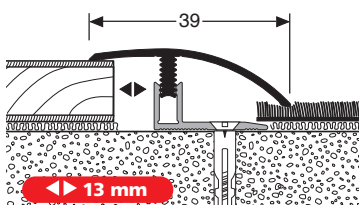

PF 556 H $\updownarrow$ 7 - 12 mm

VE	10x 3,00 m	10x 2,70 m	10x 2,00 m	10x 1,00 m	10x 0,90 m
H22 Alu Buche hell **		64402722			64400922
H30 Alu Eiche hell	64403030	64402730	64402030	64401030	64400930
H33 Alu Eiche weiß gek.	64403033	64402733	64402033	64401033	64400933
H61 Alu Eiche grau		64402761			64400961
H62 Alu Eiche beige grau		64402762			64400962
H64 Alu Eiche creme		64402764			64400964
H65 Alu Eiche hellgrau		64402765			64400965
H81 Alu Nussbaum		64402781			64400981
VE 10	77,45 €/St	69,80 €/St	52,05 €/St	27,25 €/St	24,45 €/St
< VE	89,07 €/St	80,27 €/St	59,86 €/St	31,34 €/St	28,12 €/St

** Auslaufartikel! Discontinued product! Article discontinued!