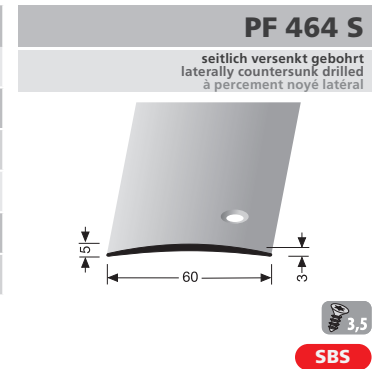

VE	10x 2,70 m	10x 1,00 m
F4 Alu silber	12642704	12641004
VE 10	40,70 €/St	15,40 €/St
< VE	46,81 €/St	17,71 €/St
F5 Alu gold**	12642705	12641005
VE 10	41,55 €/St	15,75 €/St
< VE	47,78 €/St	18,11 €/St