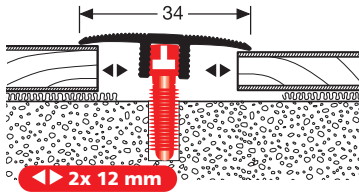

PFE-Click

PF 588 D $\varnothing$ 6 - 25 mm

VE	10x 2,70 m	10x 1,00 m	10x 0,90 m
F4 Alu silber	60227004	60210004	60209004
F9 Alu sand	60227009	60210009	60209009
VE 10	39,75 €/St	15,10 €/St	13,80 €/St
< VE	45,71 €/St	17,37 €/St	15,87 €/St
F5 Alu gold	60227005	60210005	60209005
F6 Alu bronze	60227006	60210006	60209006
F2 Alu edelstahloptik	60227002	60210002	60209002
VE 10	43,05 €/St	16,40 €/St	14,70 €/St
< VE	49,51 €/St	18,86 €/St	16,91 €/St