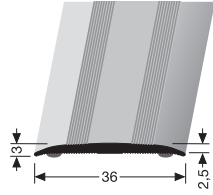

Übergangprofile

Connecting profiles Seuils de raccordement

PF 440 SK

selbstklebend
self-adhesive
auto-adhésif

SBS-O

VE	10x 2,70 m	15x 1,00 m	15x 0,90 m
F4 Alu silber	11402704	11401004	11400904
F9 Alu sand**	11402709	11401009	
VE 10/15	27,85 €/St	10,70 €/St	9,90 €/St
< VE	32,03 €/St	12,31 €/St	11,39 €/St
F5 Alu gold**	11402705		
F6 Alu bronze	11402706**	11401006	
F2 Alu edelstahloptik	11402702	11401002	11400902
VE 10/15	30,35 €/St	11,55 €/St	10,75 €/St
< VE	34,90 €/St	13,28 €/St	12,36 €/St
F16 Alu pulv. schwarz	11402716		
VE 10/15	33,40 €/St		
< VE	38,41 €/St