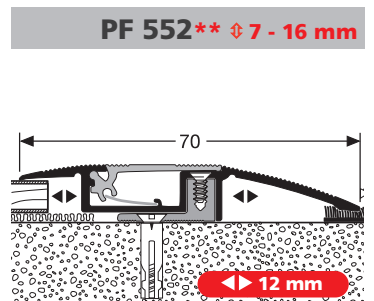

VE	10x 2,70 m	10x 0,90 m		
F4 Alu silber	19452704	19450904		
VE 10	134,25 €/St	46,70 €/St		
< VE	154,39 €/St	53,71 €/St		
F2 Alu edelstahloptik	19452702	19450902		
VE 10	147,60 €/St	51,10 €/St		
< VE	169,74 €/St	58,77 €/St