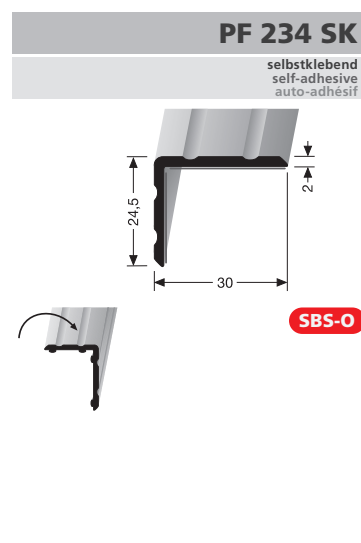

Winkelprofile und TK-Profile

Angle profiles and stair nosings Cornières et nez de marches

VE	10x 3,00 m	10x 2,70 m	10x 2,50 m	15x 1,00 m
F4 Alu silber	15343004	15342704	15342504	15341004
F9 Alu sand	15343009	15342709	15342509	15341009
VE 10/15	39,80 €/St	35,75 €/St	33,30 €/St	13,65 €/St
< VE	45,77 €/St	41,11 €/St	38,30 €/St	15,70 €/St
F5 Alu gold		15342705	15342505	
F6 Alu bronze	15343006	15342706	15342506	
F2 Alu edelstahloptik	15343002	15342702	15342502	15341002
VE 10/15	43,00 €/St	38,75 €/St	36,05 €/St	14,65 €/St
< VE	49,45 €/St	44,56 €/St	41,46 €/St	16,85 €/St
F16 Alu pulv. schwarz	15343016	15342716	15342516	15341016
VE 10/15	47,00 €/St	42,50 €/St	39,50 €/St	16,00 €/St
< VE	54,05 €/St	48,88 €/St	45,43 €/St	18,40 €/St