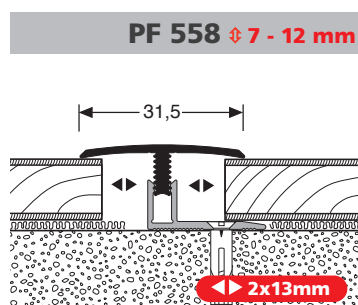

UNO-Click-Laminat

VE	10x 3,00 m	10x 2,70 m	10x 2,00 m	10x 1,00 m	10x 0,90 m
F4 Alu silber	64203004	64202704	64202004	64201004	64200904
F9 Alu sand	64203009	64202709	64202009	64201009	64200909
VE 10	61,50 €/St	55,40 €/St	41,05 €/St	21,40 €/St	19,35 €/St
< VE	70,73 €/St	63,71 €/St	47,21 €/St	24,61 €/St	22,25 €/St
F6 Alu bronze	64203006	64202706	64202006	64201006	64200906
VE 10	65,25 €/St	58,75 €/St	43,55 €/St	22,65 €/St	20,35 €/St
< VE	75,04 €/St	67,56 €/St	50,08 €/St	26,05 €/St	23,40 €/St
F2G Alu edelstahloptik f.g.	64203002	64202702	64202002	64201002	64200902
VE 10	67,65 €/St	60,95 €/St	45,10 €/St	23,55 €/St	21,10 €/St
< VE	77,80 €/St	70,09 €/St	51,87 €/St	27,08 €/St	24,27 €/St
F16 Alu pulv. schwarz		64202716	64202016	64201016	
VE 10		60,95 €/St	45,10 €/St	23,55 €/St	
< VE		70,09 €/St	51,87 €/St	27,08 €/St