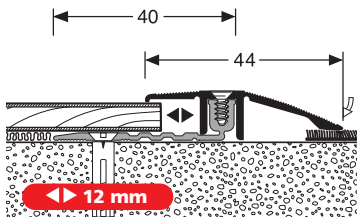

Combi

PF 286 $\updownarrow$ 6,5 - 16 mm

VE	10x 3,00 m	10x 2,70 m	10x 1,00 m	10x 0,90 m
F4 Alu silber	19203004	19202704	19201004	19200904
F9 Alu sand	19203009	19202709	19201009	19200909
VE 10	89,65 €/St	80,80 €/St	31,30 €/St	28,20 €/St
< VE	103,10 €/St	92,92 €/St	36,00 €/St	32,43 €/St
F5 Alu gold	19203005	19202705	19201005	19200905
F6 Alu bronze	19203006	19202706	19201006	19200906
F2 Alu edelstahloptik	19203002	19202702	19201002	19200902
VE 10	92,90 €/St	83,55 €/St	32,45 €/St	29,35 €/St
< VE	106,84 €/St	96,08 €/St	37,32 €/St	33,75 €/St
F17 Alu schwarz	19203017	19202717	19201017	
VE 10	95,20 €/St	85,70 €/St	33,30 €/St	
< VE	109,48 €/St	98,56 €/St	38,30 €/St	
F4G Alu silber f.g.	19203014		19201014	
VE 10	99,50 €/St		34,70 €/St	
< VE	114,43 €/St		39,91 €/St	
F1G Alu platinumium f. g.	19203011		19201011	
VE 10	106,85 €/St		37,30 €/St	
< VE	122,88 €/St		42,90 €/St