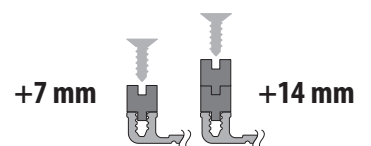

Lift-up-block Maxx

$\varnothing$ +7 mm/+14 mm