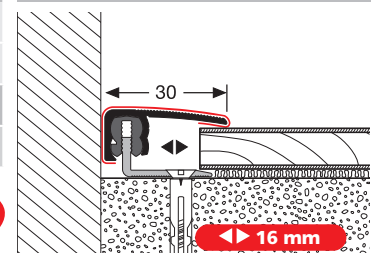

VE	10x 2,70 m	10x 0,90 m
H30 Alu Eiche hell	65327030	65309030**
H33 Alu Eiche weiß gek.**	65327033	65309033
VE 10	82,95 €/St	29,55 €/St
< VE	95,39 €/St	33,98 €/St

PF 787 H $\varnothing$ 7 - 18 mm