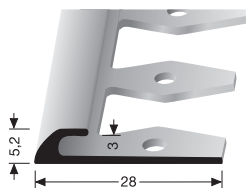

PF 359 EB \diamond 5 mm

offen gestanzt
open punched
estampé ouvert

SBS-O

VE	10x 2,50 m			
F4 Alu silber	18592504			
VE 10	21,40 €/St			
< VE	24,61 €/St			

PF 361/3 EB \diamond 3 mm

offen gestanzt
open punched
estampé ouvert