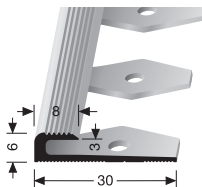

PF 804 EB $\downarrow$ 3 mm

offen gestanzt
open punched
estampé ouvert

SBS-O

VE	10x 2,50 m		
F4 Alu silber	18142504		
VE 10	26,05 €/St		
< VE	29,96 €/St