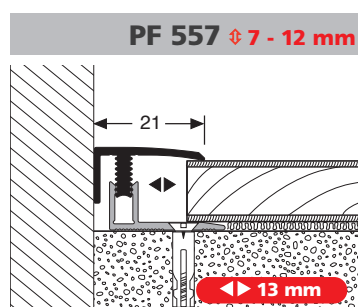

VE	10x 3,00 m	10x 2,70 m	10x 2,00 m	10x 1,00 m	10x 0,90 m
F4 Alu silber	64303004	64302704	64302004	64301004	64300904
F9 Alu sand	64303009	64302709	64302009	64301009	64300909
VE 10	61,80 €/St	55,65 €/St	41,15 €/St	21,50 €/St	19,45 €/St
< VE	71,07 €/St	64,00 €/St	47,32 €/St	24,73 €/St	22,37 €/St
F6 Alu bronze	64303006	64302706	64302006	64301006	64300906
VE 10	65,45 €/St	59,00 €/St	43,65 €/St	22,75 €/St	20,40 €/St
< VE	75,27 €/St	67,85 €/St	50,20 €/St	26,16 €/St	23,46 €/St
F2G Alu edelstahloptik f.g.	64303002	64302702	64302002	64301002	64300902
VE 10	67,85 €/St	61,05 €/St	45,20 €/St	23,60 €/St	21,20 €/St
< VE	78,03 €/St	70,21 €/St	51,98 €/St	27,14 €/St	24,38 €/St
F16 Alu pulv. schwarz		64302716	64302016	64301016	
VE 10		61,05 €/St	45,20 €/St	23,60 €/St	
< VE		70,21 €/St	51,98 €/St	27,14 €/St