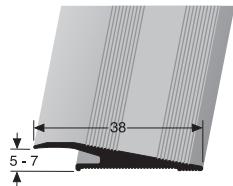

Rampenprofile

Ramp profiles Seuils de rampe

PF 265 U $\diamond$ 5 - 7 mm

ungebohrt
undrilled
non percé

SBS-O

VE	10x 2,70 m	15x 0,90 m		
F4 Alu silber	18652704	18650904		
F9 Alu sand	18652709	18650909		
VE 10/15	31,00 €/St	10,85 €/St		
< VE	35,65 €/St	12,48 €/St		
F5 Alu gold	18652705			
F6 Alu bronze	18652706			
F2 Alu edelstahloptik	18652702	18650902		
VE 10/15	33,85 €/St	11,70 €/St		
< VE	38,93 €/St	13,46 €/St