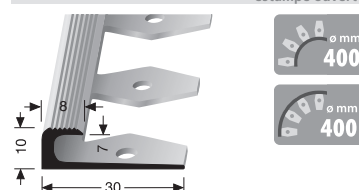

PF 805 EB $\diamond$ 7 mm

offen gestanzt
open punched
estampé ouvert