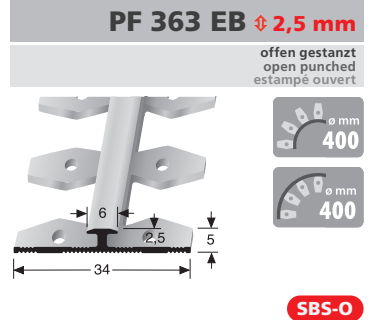

Einfach biegbare Einfassprofile

Easy bending edge trims Seuls cintrables

VE	10x 2,70 m			
F4 Alu silber	18632704			
VE 10	34,50 €/St			
< VE	39,68 €/St