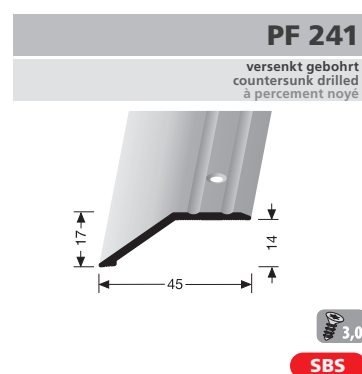

VE	10x 3,00 m	10x 2,70 m	15x 0,90 m	
F4 Alu silber	12413004	12412704	12410904	
F9 Alu sand	12413009**	12412709	12410909	
VE 10/15	34,80 €/St	31,30 €/St	10,90 €/St	
< VE	40,02 €/St	36,00 €/St	12,54 €/St	
F5 Alu gold	12413005**	12412705	12410905	
F6 Alu bronze	12413006**	12412706	12410906	
F2 Alu edelstahloptik	12413002**	12412702	12410902	
VE 10/15	38,55 €/St	34,75 €/St	11,80 €/St	
< VE	44,33 €/St	39,96 €/St	13,57 €/St