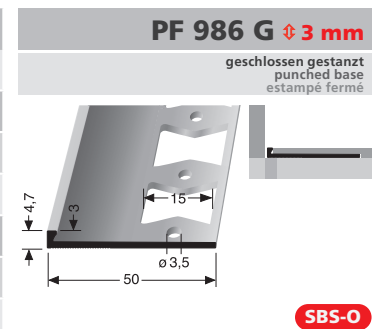

VE	10x 3,00 m			
F0 Alu natur	18863000			
VE 10	21,35 €/St			
< VE	24,55 €/St			
F4 Alu silber	18863004			
VE 10	24,95 €/St			
< VE	28,69 €/St			
F16 Alu pulv. schwarz	18863016			
VE 10	38,45 €/St			
< VE	44,22 €/St