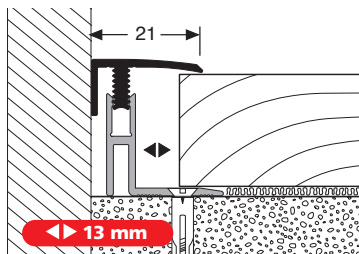

PF 563 ⌀ 17 - 22 mm

VE	10x 3,00 m	10x 2,00 m	10x 1,00 m
F4 Alu silber	64323004	64322004	64321004
F9 Alu sand	64323009	64322009	64321009
VE 10	69,25 €/St	46,25 €/St	24,05 €/St
< VE	79,64 €/St	53,19 €/St	27,66 €/St
F6 Alu bronze	64323006	64322006	64321006
VE 10	73,05 €/St	48,65 €/St	25,30 €/St
< VE	84,01 €/St	55,95 €/St	29,10 €/St
F2G Alu edelstahloptik f.g.	64323002	64322002	64321002
VE 10	75,40 €/St	50,20 €/St	26,05 €/St
< VE	86,71 €/St	57,73 €/St	29,96 €/St