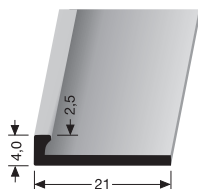

PF 300 U $\updownarrow$ 2,5 mm

ungebohrt
undrilled
non percé

SBS-O

VE	10x 2,50 m			
F0 Alu natur	18002520			
VE 10	12,75 €/St			
< VE	14,66 €/St			
F3 Alu poliert	18002523			
F4 Alu silber	18002524			
F9 Alu sand	18002529			
VE 10	15,40 €/St			
< VE	17,71 €/St			
F5 Alu gold	18002525			
F6 Alu bronze	18002526			
F2 Alu edelstahloptik	18002522			
VE 10	16,65 €/St			
< VE	19,15 €/St