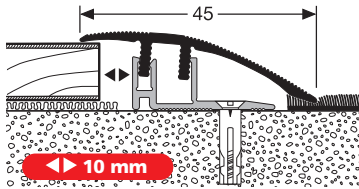

Premium-Laminat Maxx

PF 586 L Maxx $\updownarrow$ 8 - 12 mm

VE	10x 3,00 m	10x 2,70 m	10x 1,00 m	10x 0,90 m
F4 Alu silber	63730004	63727004	63710004	63709004**
F9 Alu sand	63730009**	63727009	63710009**	63709009**
VE 10	74,60 €/St	67,10 €/St	25,75 €/St	23,30 €/St
< VE	85,79 €/St	77,17 €/St	29,61 €/St	26,80 €/St
F2 Alu edelstahloptik	63730002**	63727002	63710002**	63709002**
VE 10	77,65 €/St	69,85 €/St	26,80 €/St	24,05 €/St
< VE	89,30 €/St	80,33 €/St	30,82 €/St	27,66 €/St