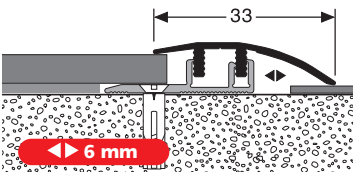

PF 576 V $\updownarrow$ 4 - 7,5 mm

(5 - 12 mm)*

VE	10x 3,00 m	10x 2,70 m	10x 1,00 m	10x 0,90 m
F4 Alu silber	61730004	61727004	61710004	61709004
F9 Alu sand	61730009	61727009	61710009	61709009**
VE 10	60,10 €/St	54,10 €/St	21,00 €/St	19,15 €/St
< VE	69,12 €/St	62,22 €/St	24,15 €/St	22,02 €/St
F5 Alu gold	61730005**		61710005**	
F6 Alu bronze	61730006**	61727006	61710006**	61709006
VE 10	63,90 €/St	57,50 €/St	22,20 €/St	20,10 €/St
< VE	73,49 €/St	66,13 €/St	25,53 €/St	23,12 €/St
F2G Alu edelstahloptik f.g.	61730002	61727002	61710002	61709002
VE 10	68,55 €/St	61,75 €/St	23,70 €/St	21,70 €/St
< VE	78,83 €/St	71,01 €/St	27,26 €/St	24,96 €/St