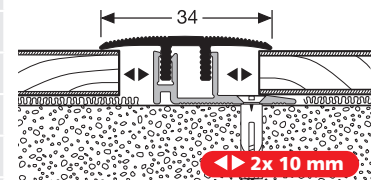

PF 588 L Maxx H $\updownarrow$ 8 - 12 mm

VE	10x 3,00 m	10x 2,70 m	10x 1,00 m	10x 0,90 m
F4 Alu silber	63630004**	63627004	63610004**	63609004
F9 Alu sand**	63630009	63627009	63610009	63609009
VE 10	66,30 €/St	59,60 €/St	22,90 €/St	20,85 €/St
< VE	76,25 €/St	68,54 €/St	26,34 €/St	23,98 €/St
F2 Alu edelstahloptik**	63630002	63627002	63610002	63609002
VE 10	68,45 €/St	61,70 €/St	23,60 €/St	21,40 €/St
< VE	78,72 €/St	70,96 €/St	27,14 €/St	24,61 €/St