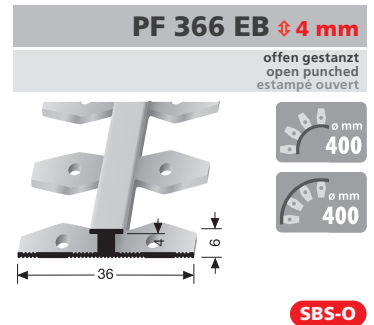

VE	10x 2,70 m			
F4 Alu silber	18662704			
VE 10	36,40 €/St			
< VE	41,86 €/St