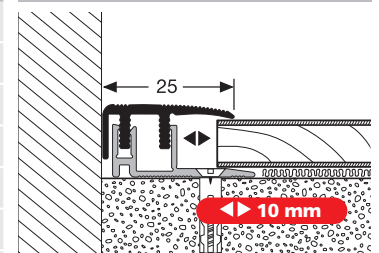

PF 587 L Maxx H $\updownarrow$ 8 - 12 mm

** Auslaufartike!! Discontinued product! Article discontinué!