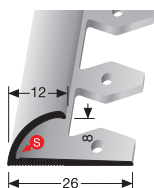

PF 371 EB $\diamond$ 5 - 8 mm

offen gestanzt
open punched
estampé ouvert

SBS-O

VE	10x 2,70 m			
F4 Alu silber	12722704			
VE 10	25,90 €/St			
< VE	29,79 €/St			

S mit Sollbiegestelle with predetermined bending point avec un point de flexion prédéterminé