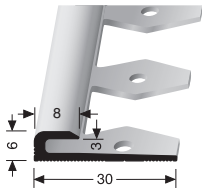

PF 801 EB $\downarrow$ 3 mm

offen gestanzt
open punched
estampé ouvert

SBS-O

VE	10x 2,50 m		
F4 Alu silber	18242504		
VE 10	26,05 €/St		
< VE	29,96 €/St