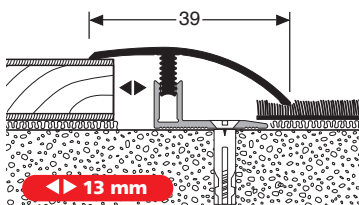

PF 556 $\updownarrow$ 7 - 12 mm

VE	10x 3,00 m	10x 2,70 m	10x 2,00 m	10x 1,00 m	10x 0,90 m
F4 Alu silber	64403004	64402704	64402004	64401004	64400904
F9 Alu sand	64403009	64402709	64402009	64401009	64400909
VE 10	67,20 €/St	60,50 €/St	44,85 €/St	23,50 €/St	21,05 €/St
< VE	77,28 €/St	69,58 €/St	51,58 €/St	27,03 €/St	24,21 €/St
F6 Alu bronze	64403006	64402706	64402006	64401006	64400906
VE 10	71,90 €/St	64,80 €/St	47,95 €/St	25,00 €/St	22,45 €/St
< VE	82,69 €/St	74,52 €/St	55,14 €/St	28,75 €/St	25,82 €/St
F2G Alu edelstahloptik f.g.	64403002	64402702	64402002	64401002	64400902
VE 10	73,95 €/St	66,60 €/St	49,35 €/St	25,70 €/St	23,05 €/St
< VE	85,04 €/St	76,59 €/St	56,75 €/St	29,56 €/St	26,51 €/St
F16 Alu pulv. schwarz		64402716	64402016	64401016	
VE 10		66,60 €/St	49,35 €/St	25,70 €/St	
< VE		76,59 €/St	56,75 €/St	29,56 €/St