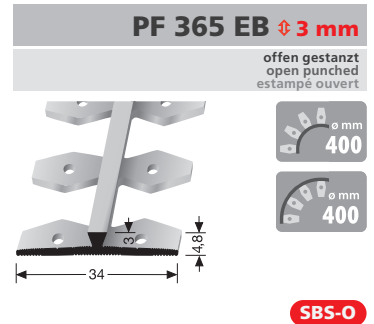

VE	10x 3,00 m			
F4 Alu silber	18653004			
VE 10	38,15 €/St			
< VE	43,87 €/St