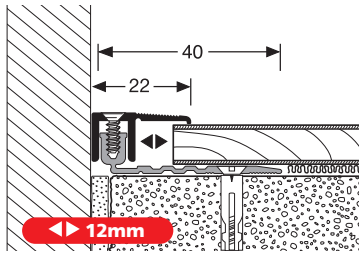

PF 487 $\updownarrow$ 7 - 15 mm

VE	10x 3,00 m	10x 2,70 m	10x 1,00 m	10x 0,90 m
F4 Alu silber	19403004	19402704	19401004	19400904
F9 Alu sand	19403009**	19402709	19401009	19400909
VE 10	69,90 €/St	63,00 €/St	24,70 €/St	22,20 €/St
< VE	80,39 €/St	72,45 €/St	28,41 €/St	25,53 €/St
F5 Alu gold	19403005**	19402705	19401005	19400905
F6 Alu bronze	19403006**	19402706	19401006	19400906
F2 Alu edelstahloptik	19403002	19402702	19401002	19400902
VE 10	72,00 €/St	64,75 €/St	25,35 €/St	22,85 €/St
< VE	82,80 €/St	74,46 €/St	29,15 €/St	26,28 €/St
F17 Alu schwarz	19403017	19402717	19401017	
VE 10	73,85 €/St	66,35 €/St	26,05 €/St	
< VE	84,93 €/St	76,30 €/St	29,96 €/St