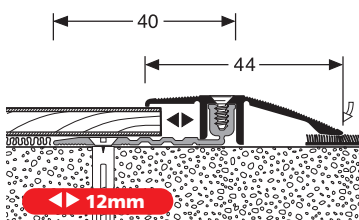

PF 486 $\updownarrow$ 7 - 15 mm

VE	10x 3,00 m	10x 2,70 m	10x 1,00 m	10x 0,90 m
F4 Alu silber	19303004	19302704	19301004	19300904
F9 Alu sand	19303009**	19302709	19301009	19300909
VE 10	85,15 €/St	76,70 €/St	29,75 €/St	26,85 €/St
< VE	97,92 €/St	88,21 €/St	34,21 €/St	30,88 €/St
F5 Alu gold	19303005**	19302705	19301005	19300905
F6 Alu bronze	19303006**	19302706	19301006	19300906
F2 Alu edelstahloptik	19303002	19302702	19301002	19300902
VE 10	87,90 €/St	79,10 €/St	30,65 €/St	27,60 €/St
< VE	101,09 €/St	90,97 €/St	35,25 €/St	31,74 €/St
F17 Alu schwarz	19303017	19302717	19301017	
VE 10	90,10 €/St	81,05 €/St	31,50 €/St	
< VE	103,62 €/St	93,21 €/St	36,23 €/St