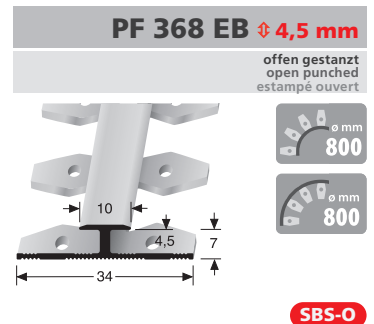

VE	10x 2,70 m			
F4 Alu silber	18682704			
VE 10	37,60 €/St			
< VE	43,24 €/St