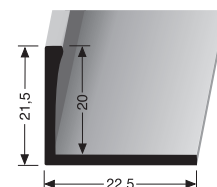

SBS-O

VE	10x 2,50 m			
F0 Alu natur	18132520			
VE 10	17,10 €/St			
< VE	19,67 €/St			
F3 Alu poliert	18132523			
F4 Alu silber	18132524			
VE 10	21,25 €/St			
< VE	24,44 €/St			
F2 Alu edelstahloptik	18132522			
VE 10	23,50 €/St			
< VE	27,03 €/St			

PF 313 U ⌀ 20 mm

ungebohrt
undrilled
non percé