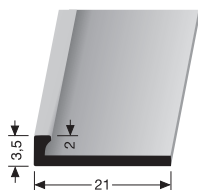

Abschlussprofile für die gerade Verlegung

Border profiles for straight laying Seuils d'arrêt pour la pose droite

PF 299 U $\updownarrow$ 2 mm

ungebohrt
undrilled
non percé

SBS-O

VE	10x 2,50 m			
F0 Alu natur	18992520			
VE 10	12,20 €/St			
< VE	14,03 €/St			
F3 Alu poliert	18992523			
F4 Alu silber	18992524			
F9 Alu sand	18992529			
VE 10	14,65 €/St			
< VE	16,85 €/St			
F5 Alu gold	18992525			
F6 Alu bronze	18992526			
F2 Alu edelstahloptik	18992522			
VE 10	16,00 €/St			
< VE	18,40 €/St			
F15 Alu pulv. weiß	18202515			
F16 Alu pulv. schwarz	18202516			
VE 10	22,35 €/St			
< VE	25,70 €/St