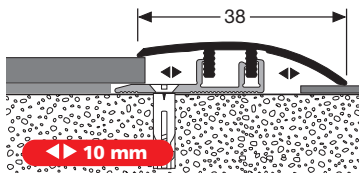

Premium-Vinyl Maxx

PF 576 V Maxx ϕ 3,5 - 6,5 mm

(4 - 11 mm)*

VE	10x 3,00 m	10x 2,70 m	10x 2,00 m	10x 1,00 m
F4 Alu silber	62730004		62720004	62710004
F9 Alu sand	62730009		62720009	62710009
VE 10	71,40 €/St		48,55 €/St	24,65 €/St
< VE	82,11 €/St		55,83 €/St	28,35 €/St
F6 Alu bronze	62730006**		62720006	62710006**
VE 10	74,95 €/St		50,85 €/St	25,75 €/St
< VE	86,19 €/St		58,48 €/St	29,61 €/St
F2G Alu edelstahloptik f.g.	62730002		62720002	62710002
VE 10	79,60 €/St		54,15 €/St	27,35 €/St
< VE	91,54 €/St		62,27 €/St	31,45 €/St
F16 Alu pulv. schwarz	62730016	62727016	62720016	62710016
VE 10	79,60 €/St	80,60 €/St	54,15 €/St	27,35 €/St
< VE	91,54 €/St	92,69 €/St	62,27 €/St	31,45 €/St