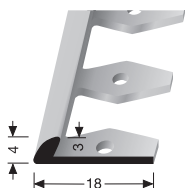

PF 357 EB $\diamond$ 3 mm

offen gestanzt
open punched
estampé ouvert

SBS-O

VE	10x 2,50 m			
F4 Alu silber	18572504			
VE 10	20,40 €/St			
< VE	23,46 €/St