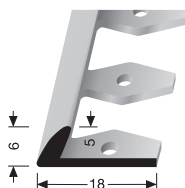

PF 359 EB \diamond 5 mm

offen gestanzt
open punched
estampé ouvert

SBS-O

VE	10x 2,50 m			
F4 Alu silber	18592504			
VE 10	21,40 €/St			
< VE	24,61 €/St			

PF 361/3 EB \diamond 3 mm

offen gestanzt
open punched
estampé ouvert